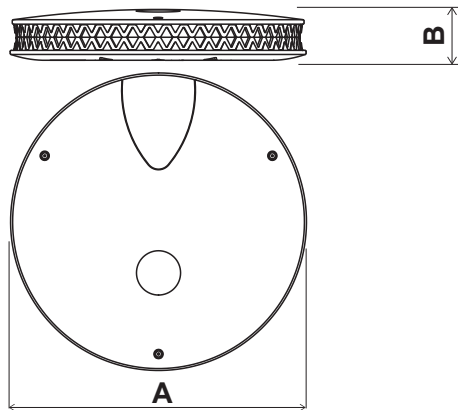

Schröder

YOA Fork Entry Installation instructions

	Midi	Maxi
A	500mm 19.7 in	650mm 25.6 in
B	88mm 3.5 in	92mm 3.6 in
CxS	0.022m ² 0.9 in ²	0.021m ² 0.83 in ²
kg	13 kg	20 kg
lb	28.7 lb	44.1 lb

3