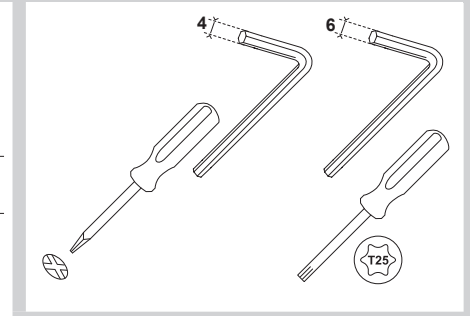

Schröder

YOA Fork Entry Installation instructions

	Midi	Maxi
A	500mm 19.7 in	650mm 25.6 in
B	88mm 3.5 in	92mm 3.6 in
CxS	0.022m ² 0.9 in ²	0.021m ² 0.83 in ²
kg	13 kg	20 kg
lb	28.7 lb	44.1 lb

3