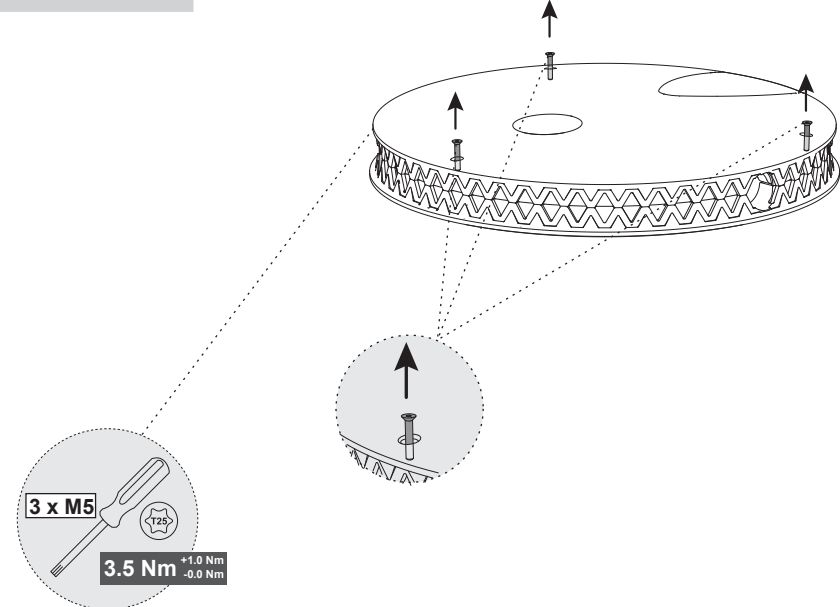

Schröder

YOA Fork Entry Installation instructions

	Midi	Maxi
A	500mm 19.7 in	650mm 25.6 in
B	88mm 3.5 in	92mm 3.6 in
CxS	0.022m ² 0.9 in ²	0.021m ² 0.83 in ²
kg	13 kg	20 kg
lb	28.7 lb	44.1 lb

3