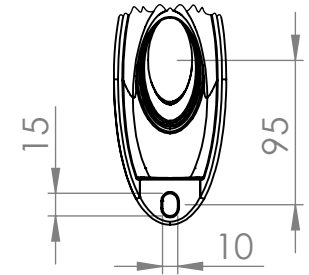

DETAIL A
SCALE 1 : 5