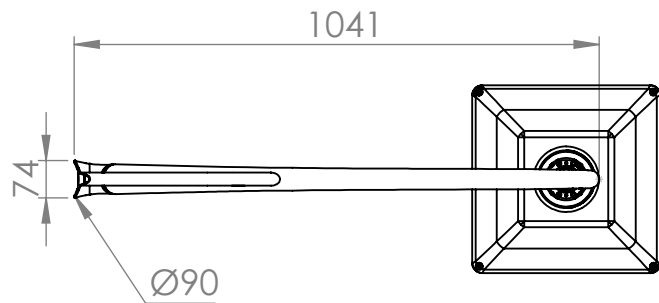

DETAIL A
SCALE 1 : 5

STYLAGE BRACKET Lateral 980 1" Gaz With Scroll

Schröder
Experts in lightability™

Scale: 1:15

Material: Aluminium

Date: 14-10-2020

Weight: 4.4Kg