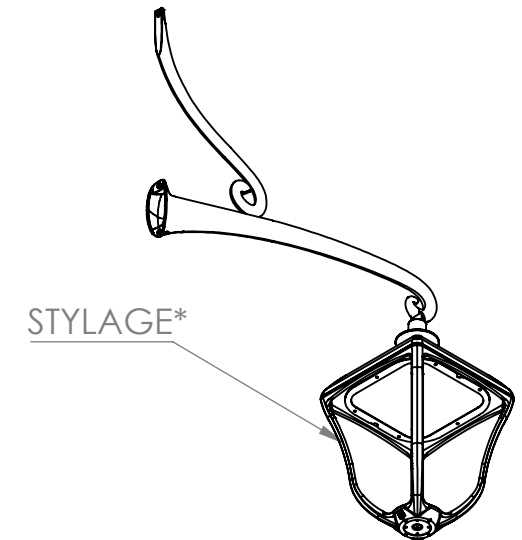

DETAIL A
SCALE 1 : 5

STYLAGE BRACKET Lateral 980 1" Gaz With Scroll

Schröder
Experts in lightability™

Scale: 1:15

Material: Aluminium

Date: 14-10-2020

Weight: 4.4Kg